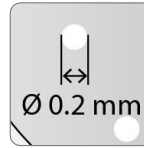

Durable

Keeps large debris from entering the machine, causing damage to it.