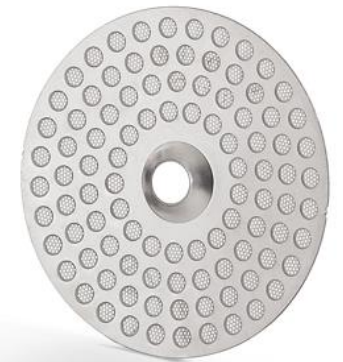

SOLIS IMS Perfetta Shower Screen

For an even extraction of your sublime espresso: Italian-made professional shower screen with patented perforation technology.

For a full extraction

Thanks to the IMS Perfetta Shower Screen, a full coffee extraction can be achieved.

Durable

Keeps large debris from entering the machine, causing damage to it.

Unique perforation design

Photo-etched membrane with special micro perforations equally dispenses water over the coffee puck.

Easy to clean

The smooth surface of the shower screen prevents dirt from attaching to it, making it easier to clean.

Professional quality

High-quality stainless-steel shower screen, made by IMS in Italy.

Perfect fit

Compatible with the Perfetta espresso machines by Solis.

Specifications

Article no.:	70060
Material:	Stainless steel
Passage:	200 µM
Central hole:	M5
Compatibility:	54 mm
External diameter:	51.5 mm
EAN:	7611210700609