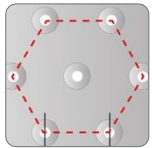

This filter basket is designed for a balanced coffee extraction, bringing out the best espresso flavour.

Unique perforation design

Photo-etched micro perforations enable a consistent extraction of all aromatic notes.

Material: Stainless steel

Ridge: Ridgeless

Internal diameter: 54 mm

Compatibility: 54 mm

External diameter: 62.5 mm

EAN: 7611210700616 (14-16 g)

7611210700623 (21-23 g)